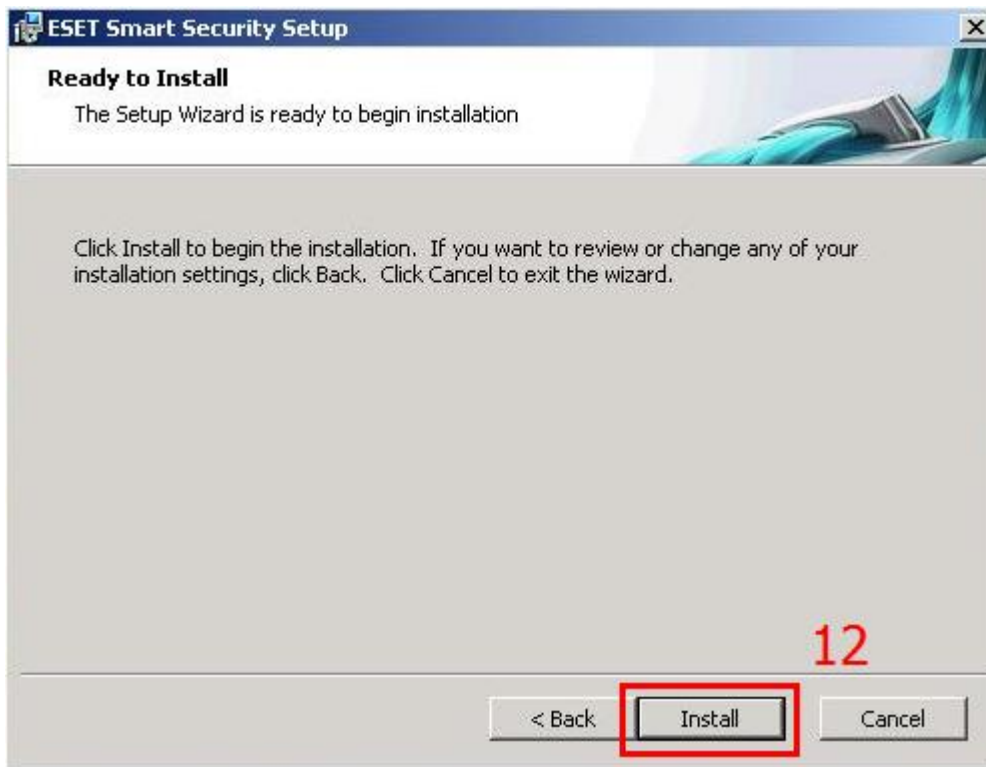

วิธีการติดตั้ง NOD Version4 ฉบับลิขสิทธิ์

New network detected

Choose the protection mode of your computer in the network.
Subnet: 192.168.199.0 / 255.255.255.0

Strict protection

Your computer will not be visible to other computers in the network (e.g. your shared folders or printers will not be visible from other computers in the network). An example of this connection type is wireless connection.