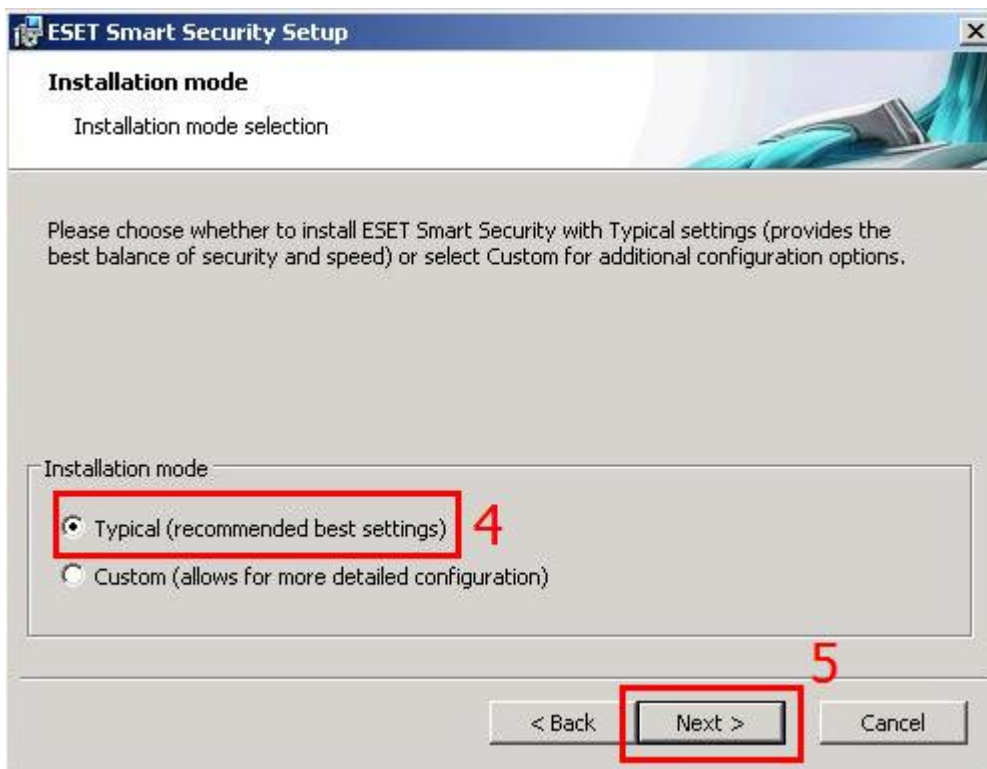

วิธีการติดตั้ง NOD Version4 ฉบับลิขสิทธิ์

New network detected

Choose the protection mode of your computer in the network.
Subnet: 192.168.199.0 / 255.255.255.0

Strict protection

Your computer will not be visible to other computers in the network (e.g. your shared folders or printers will not be visible from other computers in the network). An example of this connection type is wireless connection.

14

Allow sharing

Your computer will be visible to other computers in network (e.g. your shared folders or printers will be visible from other computers in network). An example of this connection type is home or office network.