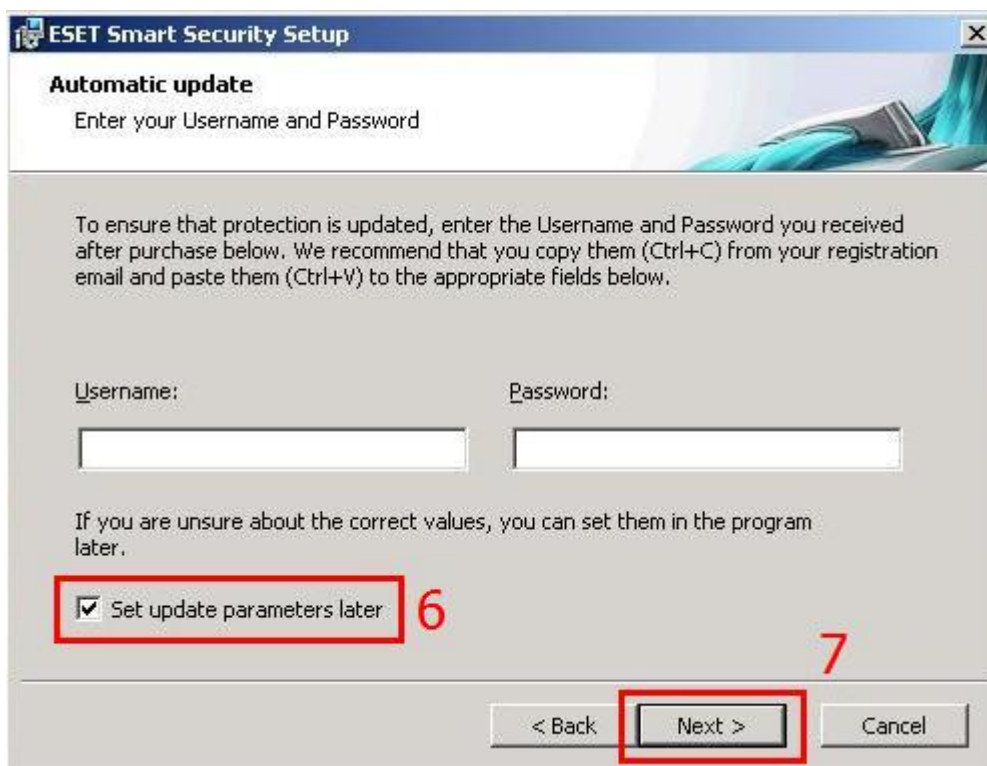

วิธีการติดตั้ง NOD Version4 ฉบับลิขสิทธิ์

New network detected

Choose the protection mode of your computer in the network.
Subnet: 192.168.199.0 / 255.255.255.0

Strict protection

Your computer will not be visible to other computers in the network (e.g. your shared folders or printers will not be visible from other computers in the network). An example of this connection type is wireless connection.

14

Allow sharing

Your computer will be visible to other computers in network (e.g. your shared folders or printers will be visible from other computers in network). An example of this connection type is home or office network.