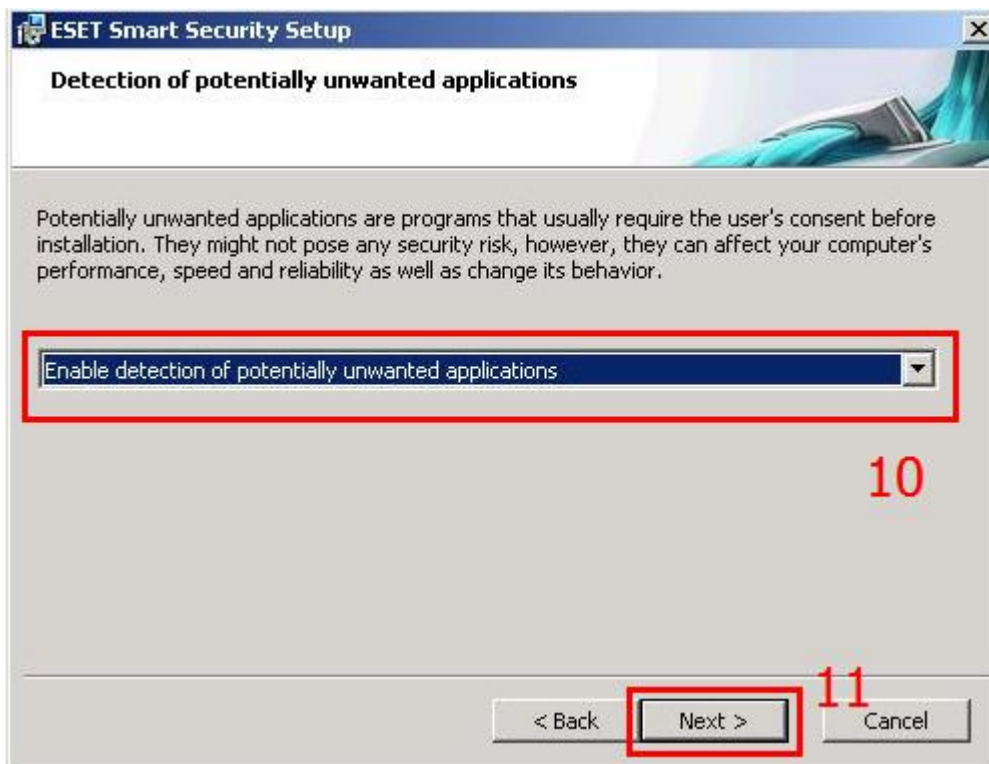

วิธีการติดตั้ง NOD Version4 ฉบับลิขสิทธิ์

New network detected

Choose the protection mode of your computer in the network.
Subnet: 192.168.199.0 / 255.255.255.0

Strict protection

Your computer will not be visible to other computers in the network (e.g. your shared folders or printers will not be visible from other computers in the network). An example of this connection type is wireless connection.

14

Allow sharing

Your computer will be visible to other computers in network (e.g. your shared folders or printers will be visible from other computers in network). An example of this connection type is home or office network.