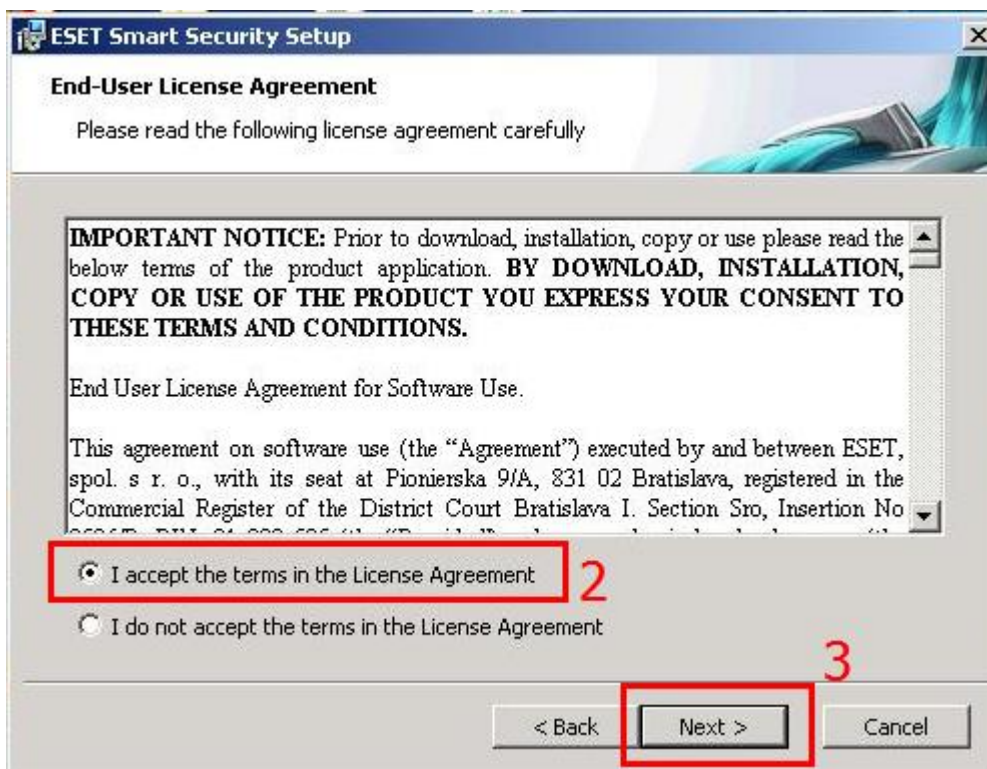

วิธีการติดตั้ง NOD Version4 ฉบับลิขสิทธิ์

New network detected

Choose the protection mode of your computer in the network.
Subnet: 192.168.199.0 / 255.255.255.0

Strict protection

Your computer will not be visible to other computers in the network (e.g. your shared folders or printers will not be visible from other computers in the network). An example of this connection type is wireless connection.